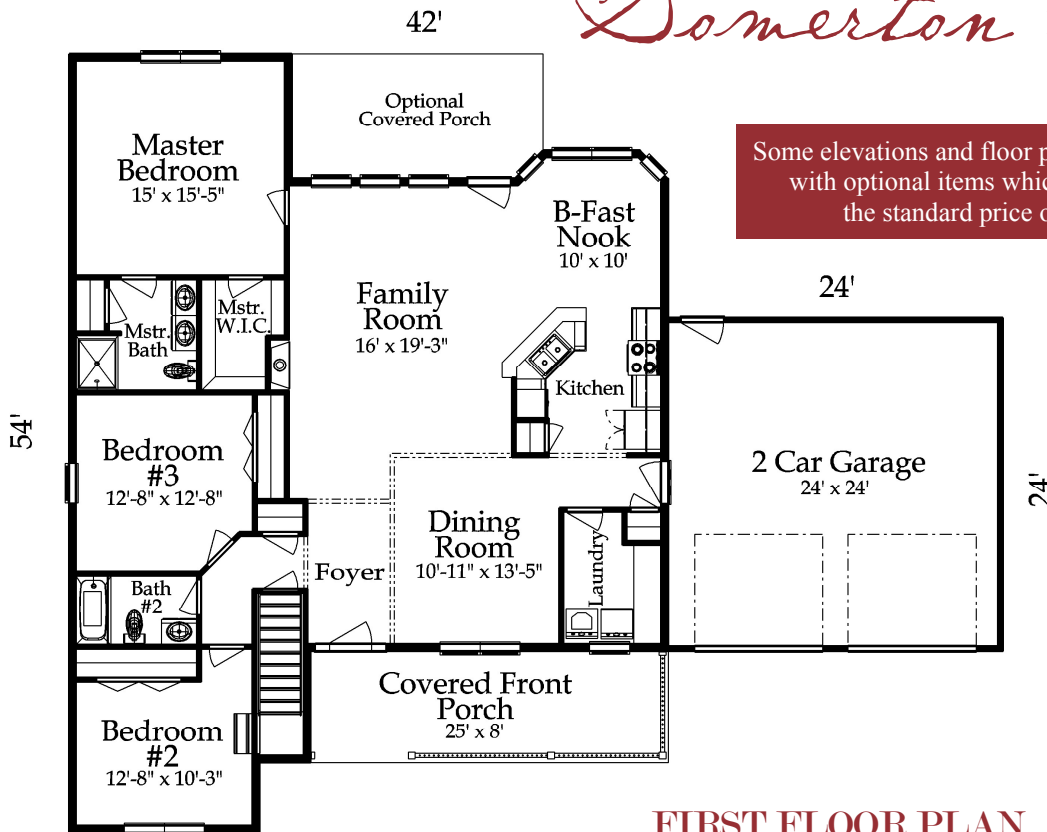

KORNERSTONE

#PA000313

CUSTOM BUILDERS LLC

Dream... Design... Build... Live...

© Copyright 2022 Kornerstone Custom Builders

Somerton 1,830 Sq. Ft.

24 West Main St. Bloomsburg, PA 17815 . 570-784-6001 . (Fax) 570-784-6015
www.kornerstonecustombuilders.com