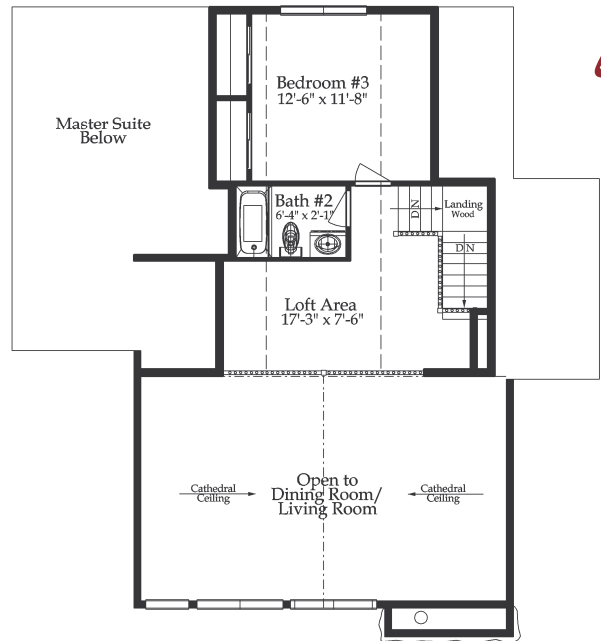

#PA000313

CUSTOM BUILDERS LLC

Dream... Design... Build... Live...

©Copyright 2014 Kornerstone Custom Builders

1,834 Sq. Ft. *Bailey*

Some elevations and floor plans are shown with optional items which are not in the standard price of home

FIRST FLOOR PLAN

SECOND FLOOR PLAN

24 West Main St. Bloomsburg, PA 17815 . 570-784-6001 . (Fax) 570-784-6015  
www.kornerstonecustombuilders.com