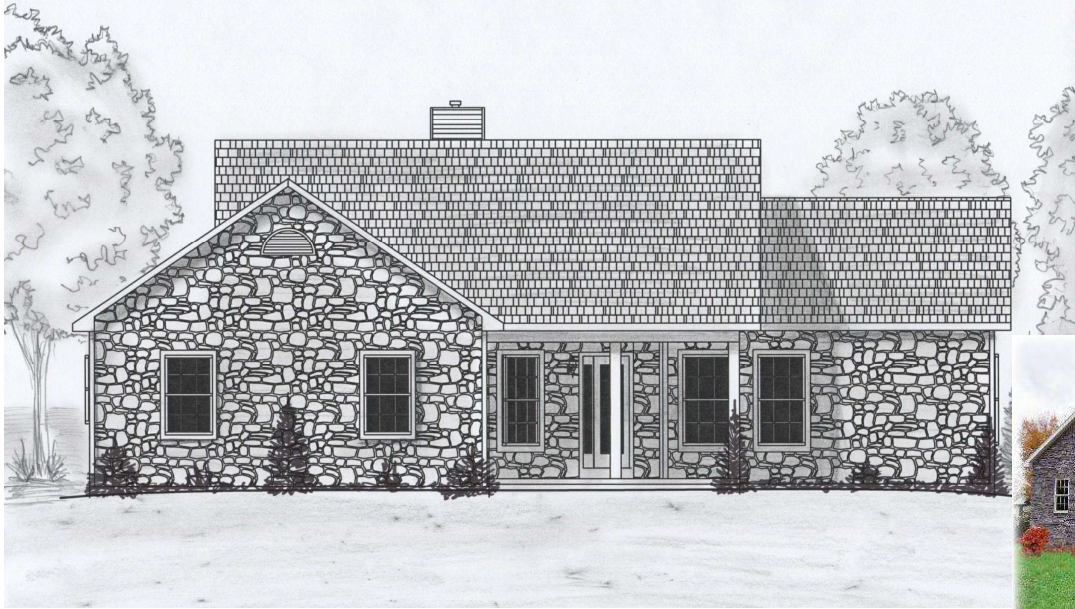

KORNERSTONE

CUSTOM BUILDERS LLC

Dream... Design... Build... Live...

Taylor
1,609 Sq. Ft.

Some elevations and floor plans are shown with optional items which are not in the standard price of home

FIRST FLOOR PLAN