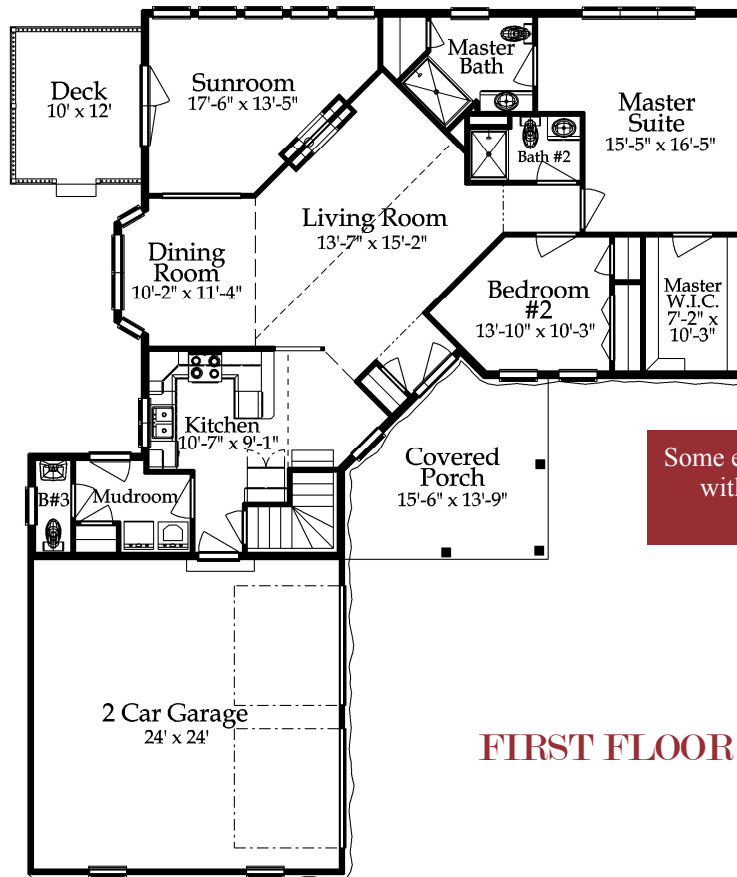

KORNERSTONE

CUSTOM BUILDERS LLC

Dream... Design... Build... Live...

Taylor
1,609 Sq. Ft.

Some elevations and floor plans are shown with optional items which are not in the standard price of home

FIRST FLOOR PLAN