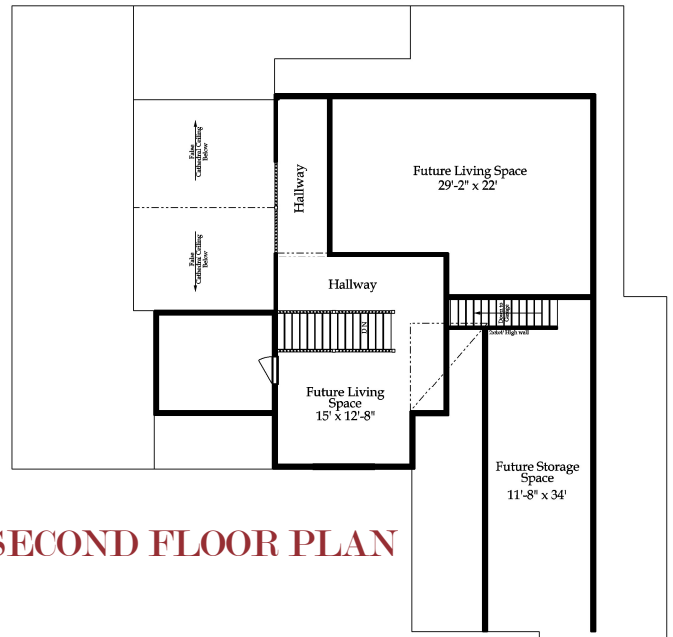

KORNERSTONE

CUSTOM BUILDERS LLC

Dream... Design... Build... Live...

Sorrento 2,794 Sq. Ft.

Some elevations and floor plans are shown with optional items which are not in the standard price of home