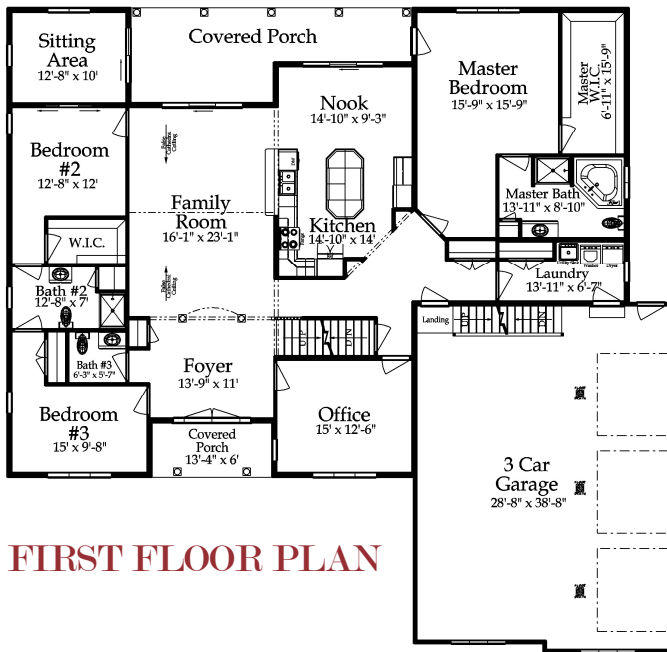

KORNERSTONE

CUSTOM BUILDERS LLC

Dream... Design... Build... Live...

Sorrento 2,794 Sq. Ft.

Some elevations and floor plans are shown with optional items which are not in the standard price of home