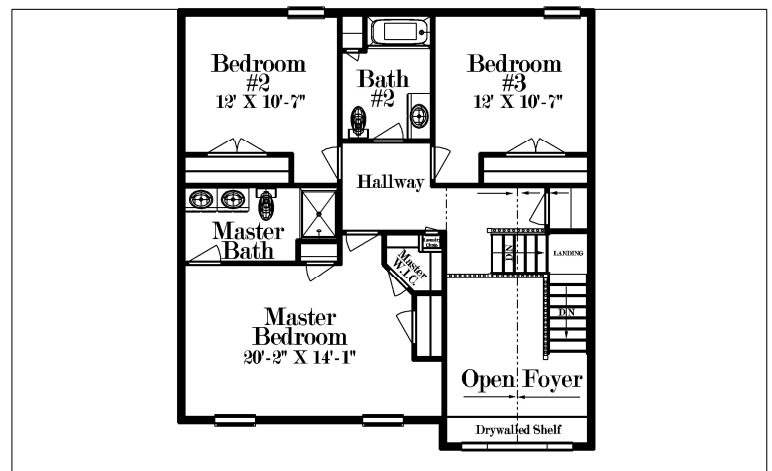

KORNERSTONE

CUSTOM BUILDERS LLC

Dream... Design... Build... Live...

Siena 2,262 Sq. Ft.

FIRST FLOOR PLAN

Some elevations and floor plans are shown with optional items which are not in the standard price of home.

SECOND FLOOR PLAN