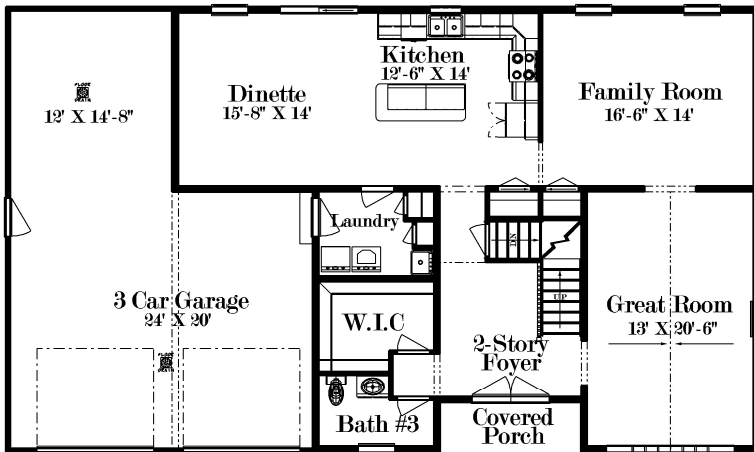

KORNERSTONE

CUSTOM BUILDERS LLC

Dream... Design... Build... Live...

Siena 2,262 Sq. Ft.

FIRST FLOOR PLAN

Some elevations and floor plans are shown with optional items which are not in the standard price of home.

SECOND FLOOR PLAN