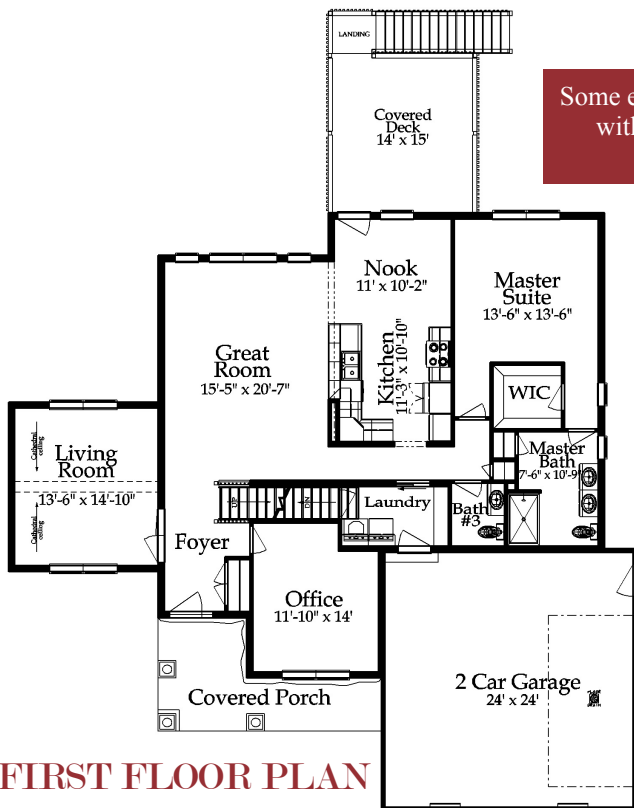

KORNERSTONE

CUSTOM BUILDERS LLC

Dream... Design... Build... Live...

Nelson Design Group, Inc.

Palio

2,545 Sq. Ft.

Some elevations and floor plans are shown with optional items which are not in the standard price of home

FIRST FLOOR PLAN

SECOND FLOOR PLAN

24 West Main St. Bloomsburg, PA 17815 . 570-784-6001 . (Fax) 570-784-6015
www.kornerstonecustombuilders.com