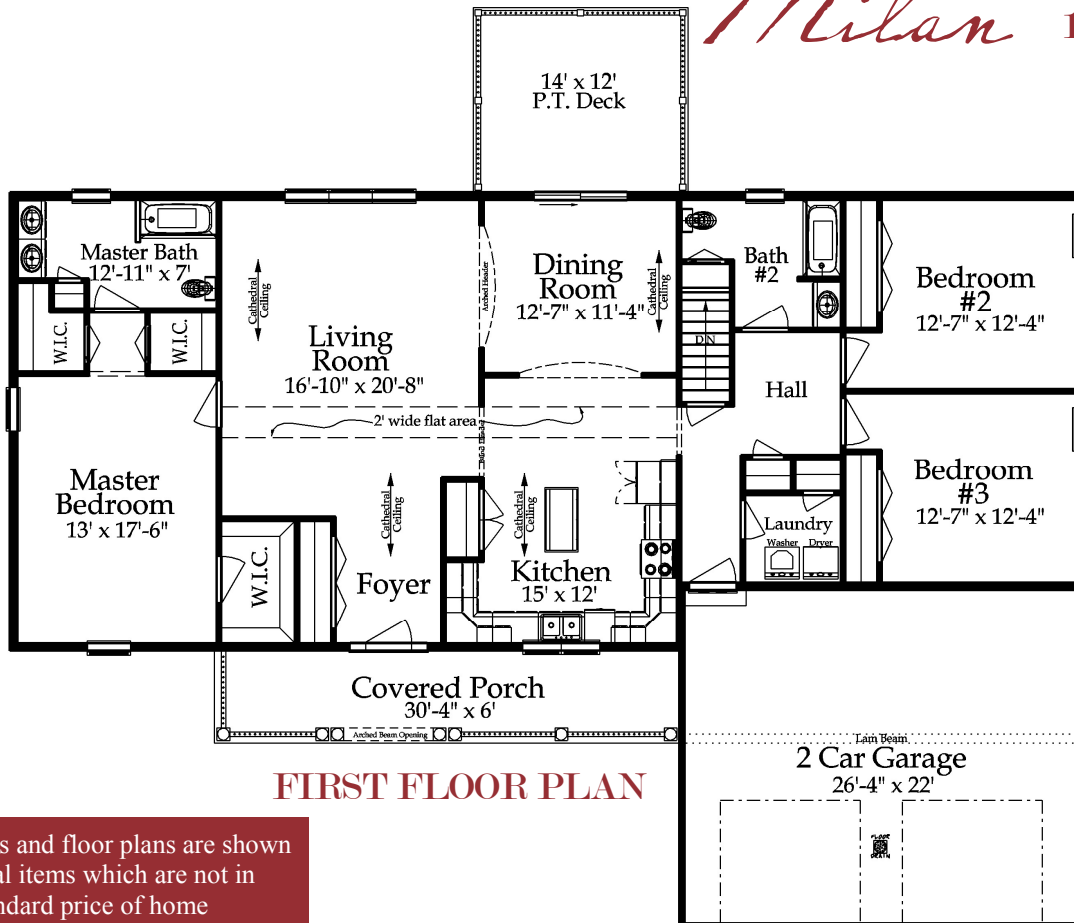

KORNERSTONE

CUSTOM BUILDERS LLC

Dream... Design... Build... Live...

Milan 1,996 Sq. Ft.

Some elevations and floor plans are shown with optional items which are not in the standard price of home

24 West Main St. Bloomsburg, PA 17815 . 570-784-6001 . (Fax) 570-784-6015
www.kornerstonecustombuilders.com