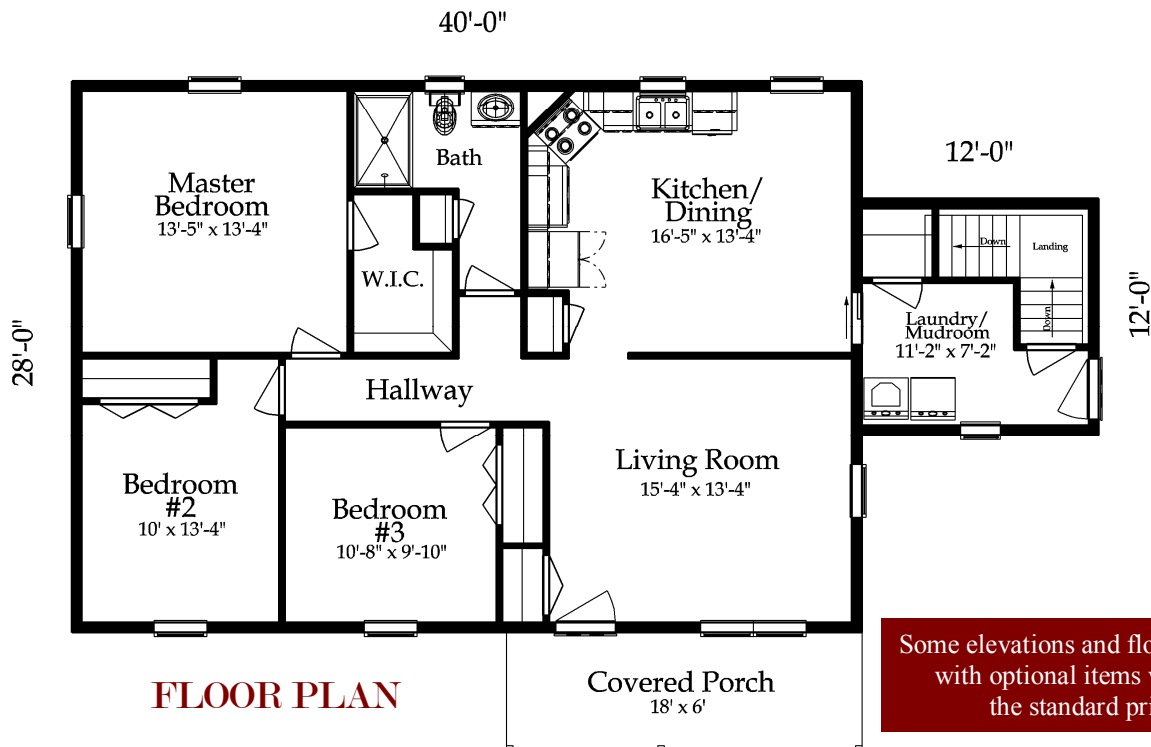

KORNERSTONE

CUSTOM BUILDERS

Dream... Design... Build... Live...

© Copyright 2014 Kornerstone Custom Builders

Messina 1,264Sq. Ft.

Some elevations and floor plans are shown with optional items which are not in the standard price of home