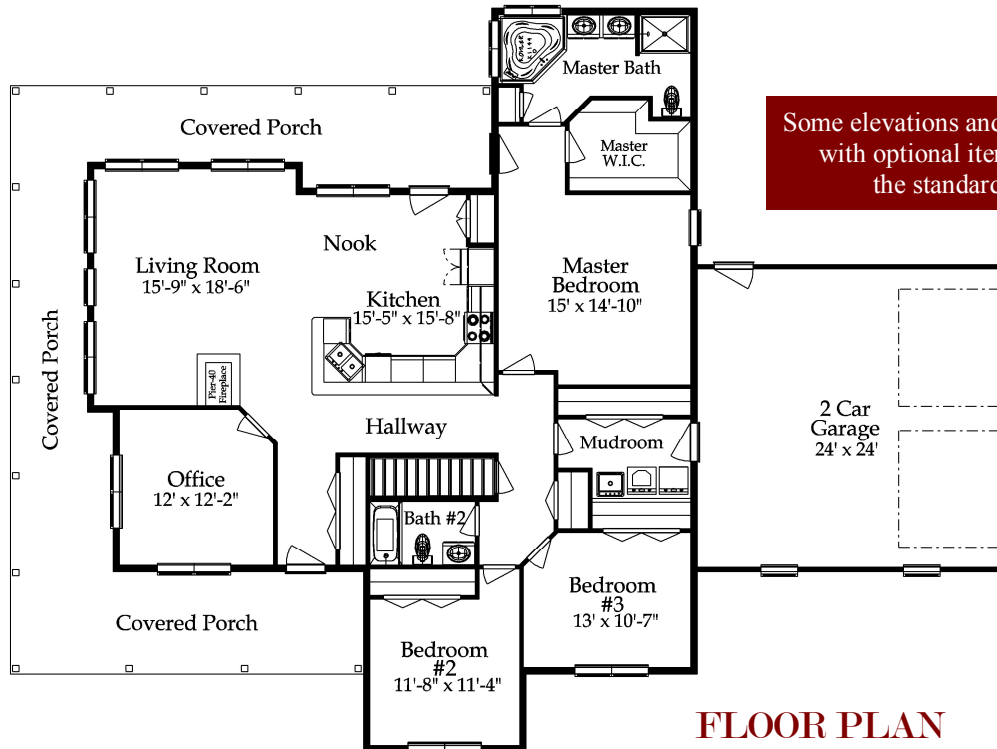

# CUSTOM BUILDERS

Dream... Design... Build... Live...

© Copyright 2014 Kornerstone Custom Builders

*Charles* 1,853 Sq. Ft.

Some elevations and floor plans are shown with optional items which are not in the standard price of home