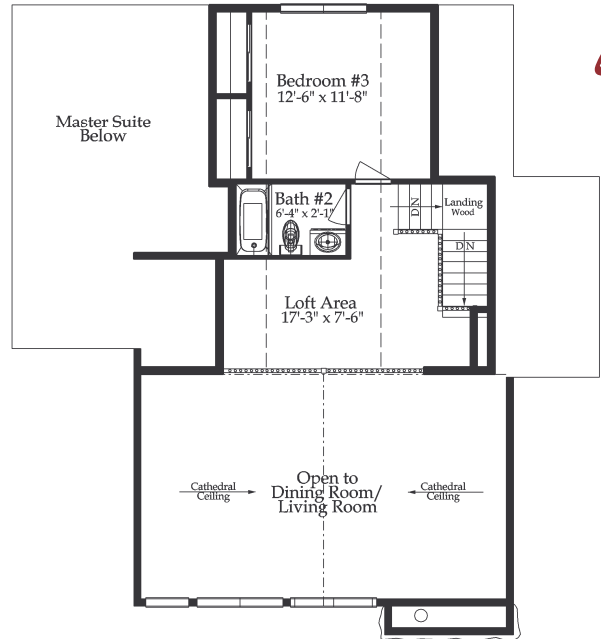

KORNERSTONE

CUSTOM BUILDERS LLC

Dream... Design... Build... Live...

1,834 Sq. Ft. *Bailey*

Some elevations and floor plans are shown with optional items which are not in the standard price of home

FIRST FLOOR PLAN

SECOND FLOOR PLAN