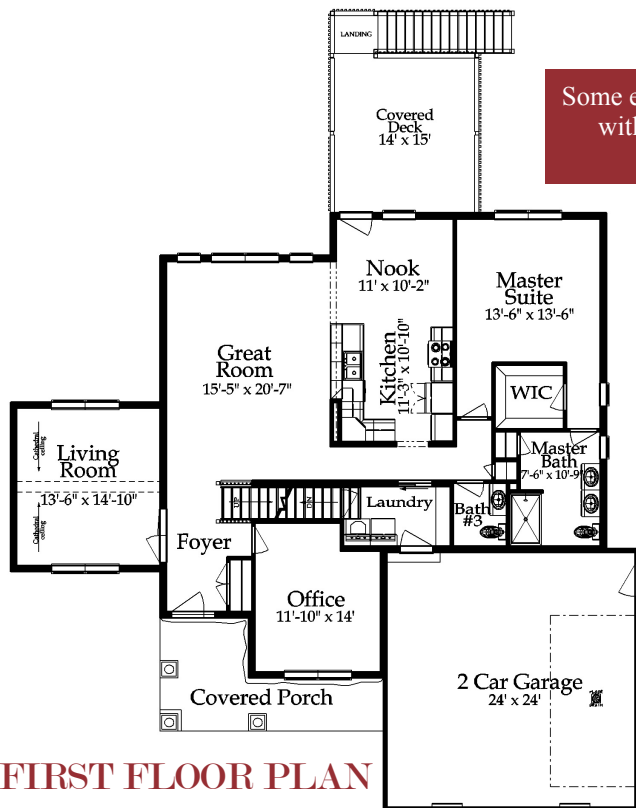

KORNERSTONE

CUSTOM BUILDERS LLC

Dream... Design... Build... Live...

Nelson Design Group, Inc.

Palio

2,545 Sq. Ft.

Some elevations and floor plans are shown with optional items which are not in the standard price of home

FIRST FLOOR PLAN

SECOND FLOOR PLAN

24 West Main St. Bloomsburg, PA 17815 . 570-784-6001 . (Fax) 570-784-6015
www.kornerstonecustombuilders.com