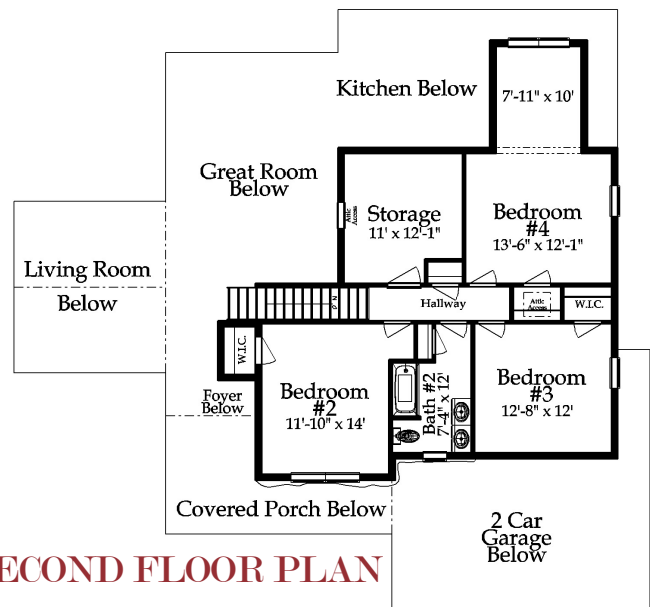

KORNERSTONE

CUSTOM BUILDERS LLC

Dream... Design... Build... Live...

Nelson Design Group, Inc.

Palio

2,545 Sq. Ft.

Some elevations and floor plans are shown with optional items which are not in the standard price of home

FIRST FLOOR PLAN

SECOND FLOOR PLAN

24 West Main St. Bloomsburg, PA 17815 . 570-784-6001 . (Fax) 570-784-6015
www.kornerstonecustombuilders.com