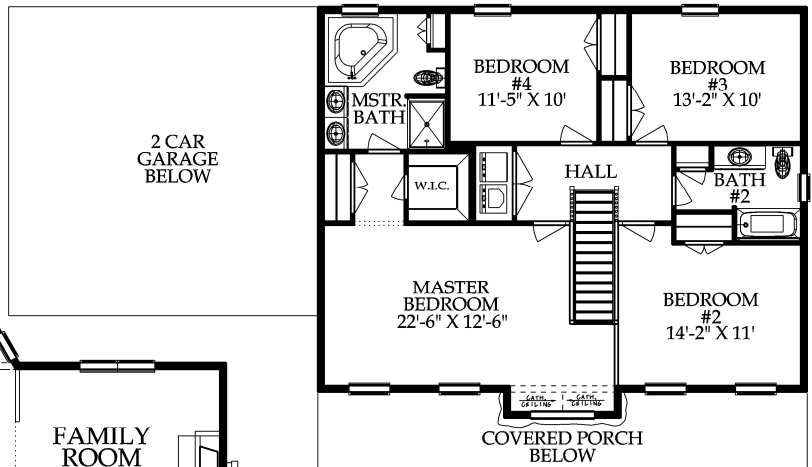

KORNERSTONE

CUSTOM BUILDERS LLC

Dream... Design... Build... Live...

Verona

2,314 Sq. Ft.

FIRST FLOOR PLAN

SECOND FLOOR PLAN

Some elevations and floor plans are shown with optional items which are not in the standard price of home