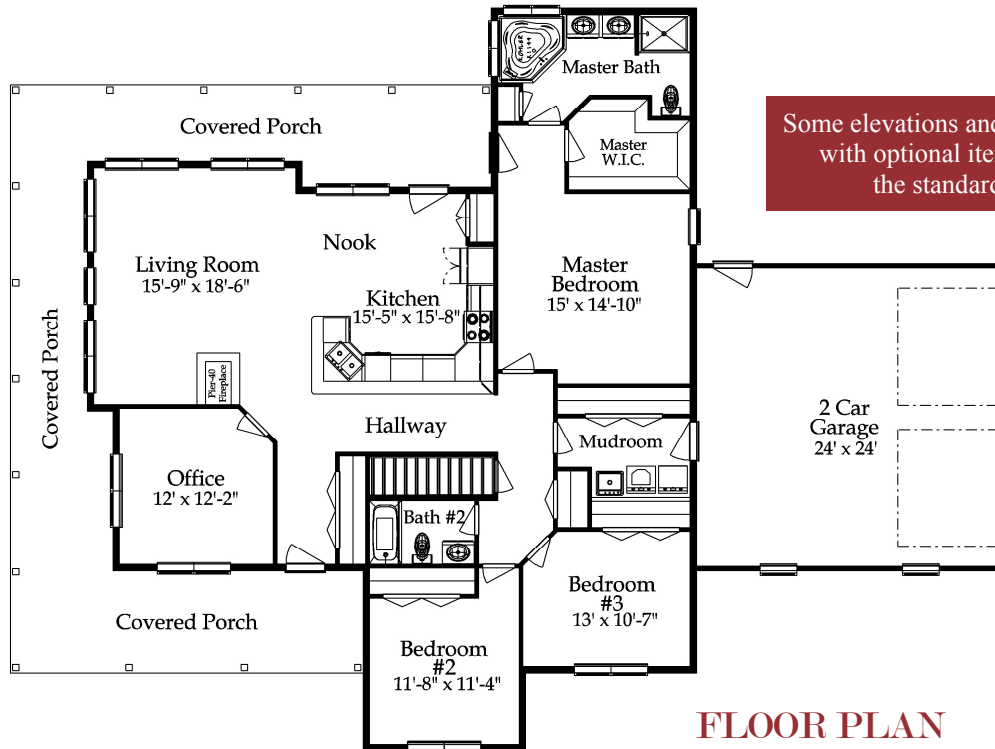

KORNERSTONE

CUSTOM BUILDERS LLC

Dream... Design... Build... Live...

Charles 1,853 Sq. Ft.

Some elevations and floor plans are shown with optional items which are not in the standard price of home

FLOOR PLAN