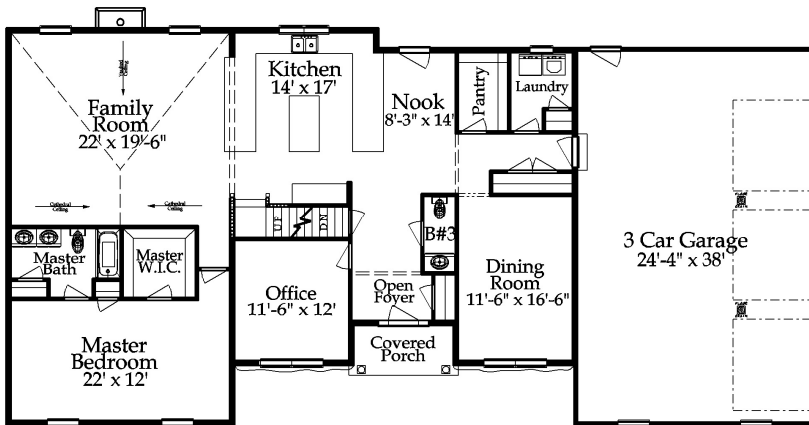

KORNERSTONE

CUSTOM BUILDERS LLC

Dream... Design... Build... Live...

Bari

2,979 Sq. Ft.

FIRST FLOOR PLAN

SECOND FLOOR PLAN

Some elevations and floor plans are shown with optional items which are not in the standard price of home